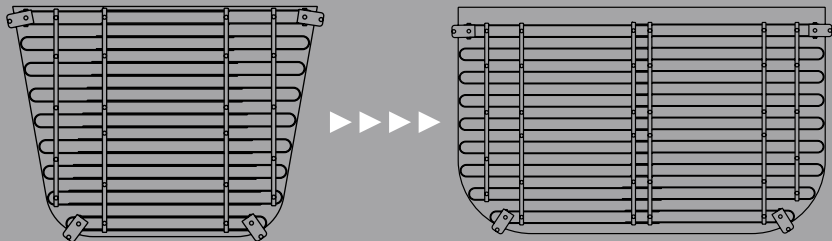

Adjust-A-Grate assumes no responsibility for the results of improper installation or abnormal use.

**CUSTOM FIT
WITHOUT THE
CUSTOM PRICE**

Adjust-A-Grate window well covers are designed to offer you a custom fit without the hefty price. Each loop on the grate moves independently, allowing the grate to adjust side to side to perfectly conform to a variety of well sizes and contours within the given range. Ensure you select the correct model for your well opening's size and shape.